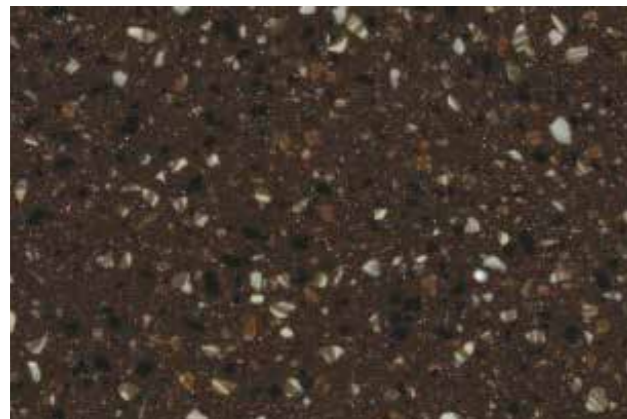

RED QUINOA

[Return to main selection page](#)

[Return to main selection page](#)

Please Note: This guide is provided as an indicative resource only, representing the colours available in each product group. The representation of Solid Surface colours digitally, or in print, may not provide 100% accuracy in relation to the colour or finish against physical material samples. BSF Solid Surfaces Ltd. bear no responsibility as to the level of colour accuracy in this digital guide. The contents and colours in this guide are subject to change as per the material supplier's availability.