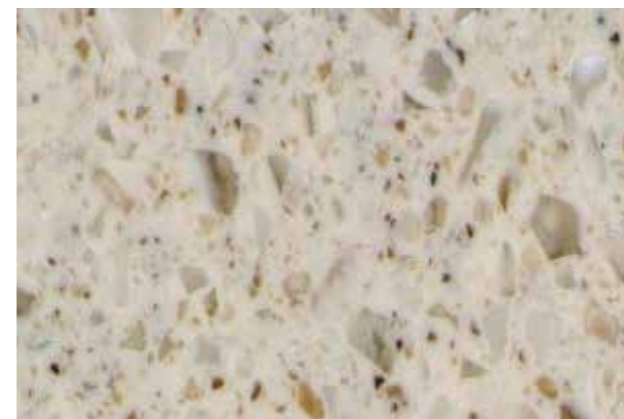

[Return to main selection page](#)

MARS

[Return to main selection page](#)