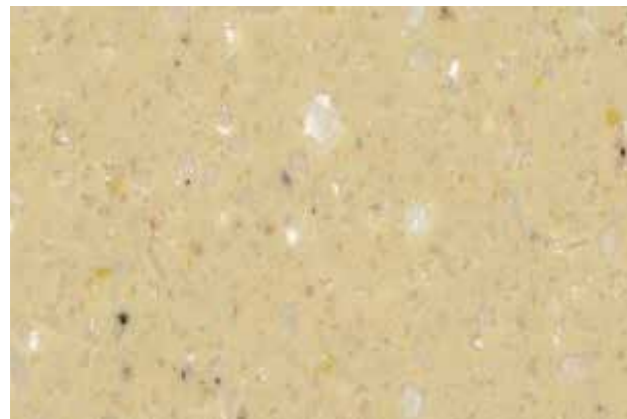

BABYLON BEIGE

BEACH SAND

BROWN PEARL *

DESERT SAND

EMERALD *

[Return to main selection page](#)

Please Note: This guide is provided as an indicative resource only, representing the colours available in each product group. The representation of Solid Surface colours digitally, or in print, may not provide 100% accuracy in relation to the colour or finish against physical material samples. BSF Solid Surfaces Ltd. bear no responsibility as to the level of colour accuracy in this digital guide. The contents and colours in this guide are subject to change as per the material supplier's availability.

[Return to main selection page](#)

BAND D

KOLD SILVER

MOCHA GRANITE

MOONSCAPE QUARTZ

NATURAL GRANITE

PEANUT BUTTER

PLATINUM GRANITE

[Return to main selection page](#)

BAND D

SEA OAT QUARTZ

WHITE GRANITE

[Return to main selection page](#)

Please Note: This guide is provided as an indicative resource only, representing the colours available in each product group. The representation of Solid Surface colours digitally, or in print, may not provide 100% accuracy in relation to the colour or finish against physical material samples. BSF Solid Surfaces Ltd. bear no responsibility as to the level of colour accuracy in this digital guide. The contents and colours in this guide are subject to change as per the material supplier's availability.