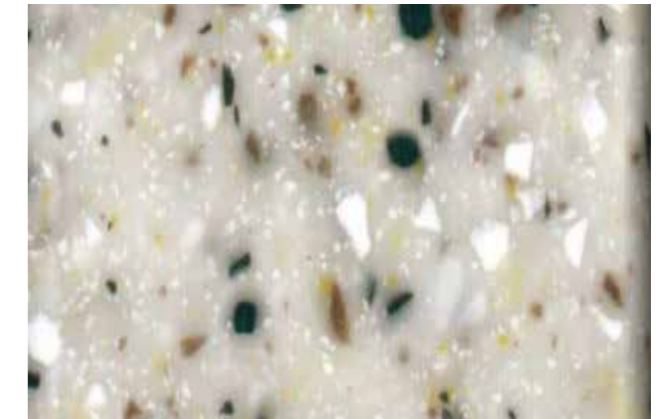

BABYLON BEIGE

BEACH SAND

BROWN PEARL *

DESERT SAND

EMERALD *

[Return to main selection page](#)

Please Note: This guide is provided as an indicative resource only, representing the colours available in each product group. The representation of Solid Surface colours digitally, or in print, may not provide 100% accuracy in relation to the colour or finish against physical material samples. BSF Solid Surfaces Ltd. bear no responsibility as to the level of colour accuracy in this digital guide. The contents and colours in this guide are subject to change as per the material supplier's availability.

[Return to main selection page](#)

BAND D

KOLD SILVER

MOCHA GRANITE

MOONSCAPE QUARTZ

NATURAL GRANITE

PEANUT BUTTER

PLATINUM GRANITE

[Return to main selection page](#)

BAND D

SEA OAT QUARTZ

WHITE GRANITE

[Return to main selection page](#)

Please Note: This guide is provided as an indicative resource only, representing the colours available in each product group. The representation of Solid Surface colours digitally, or in print, may not provide 100% accuracy in relation to the colour or finish against physical material samples. BSF Solid Surfaces Ltd. bear no responsibility as to the level of colour accuracy in this digital guide. The contents and colours in this guide are subject to change as per the material supplier's availability.