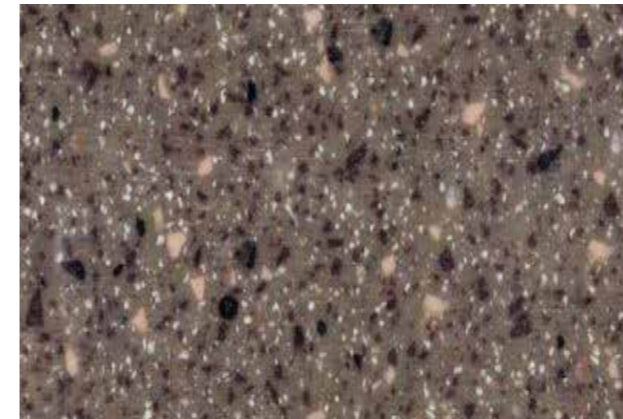

BAND D

ALL SPICE QUARTZ