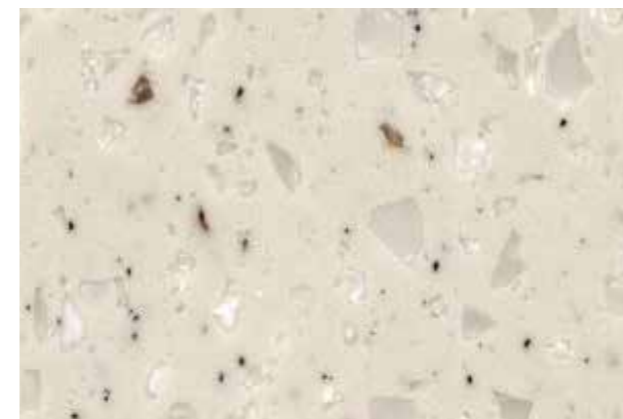

BABYLON BEIGE

BEACH SAND

BROWN PEARL *

DESERT SAND

EMERALD *

[Return to main selection page](#)

Please Note: This guide is provided as an indicative resource only, representing the colours available in each product group. The representation of Solid Surface colours digitally, or in print, may not provide 100% accuracy in relation to the colour or finish against physical material samples. BSF Solid Surfaces Ltd. bear no responsibility as to the level of colour accuracy in this digital guide. The contents and colours in this guide are subject to change as per the material supplier's availability.

TAPIOCA PEARL

BAND D

ALL SPICE QUARTZ

ALMOND PEARL

BLACK GRANITE *

CRYSTAL BEIGE QUARTZ

GREY CRYSTAL

GREY GRANITE