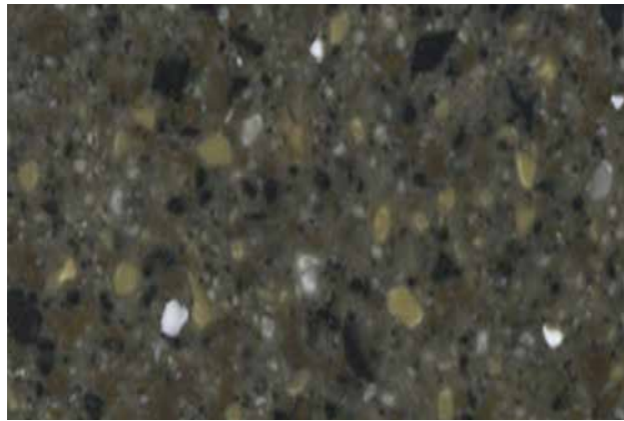

TRIO

HANELNUT