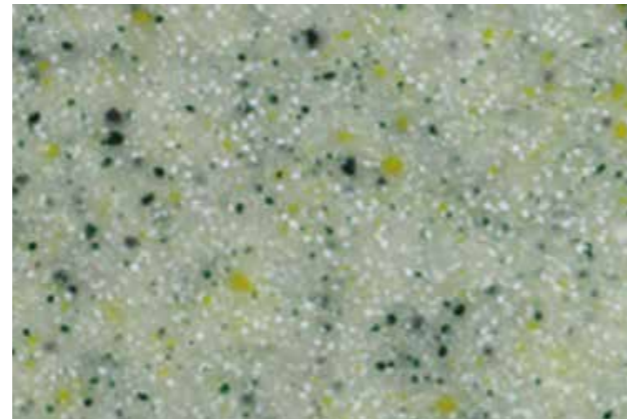

LIGHT GREEN