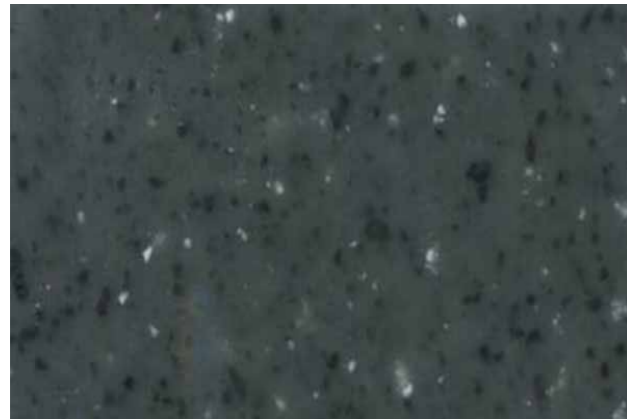

THERAPY

YURI GREY