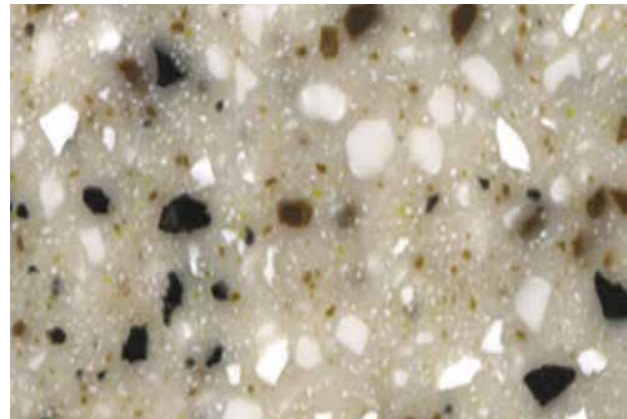

PURE ARCTIC

ICE QUEEN

N-SILVERSTONE

H-ELDORADO

H-ELEGANCE

H-INDIGO BLUE

[Return to main selection page](#)

[Return to main selection page](#)

### TRIO

H-IVORY

CHESTNUT \*

H-BLANCHE

H-CLOUDY

H-GRAVEL

[Return to main selection page](#)

**Please Note:** This guide is provided as an indicative resource only, representing the colours available in each product group. The representation of Solid Surface colours digitally, or in print, may not provide 100% accuracy in relation to the colour or finish against physical material samples. BSF Solid Surfaces Ltd. bear no responsibility as to the level of colour accuracy in this digital guide. The contents and colours in this guide are subject to change as per the material supplier's availability.

## BELLASSIMO

SLATE GREY

SEDIMENTARY

SILKWOOD

FLAXEN

[Return to main selection page](#)

**Please Note:** This guide is provided as an indicative resource only, representing the colours available in each product group. The representation of Solid Surface colours digitally, or in print, may not provide 100% accuracy in relation to the colour or finish against physical material samples. BSF Solid Surfaces Ltd. bear no responsibility as to the level of colour accuracy in this digital guide. The contents and colours in this guide are subject to change as per the material supplier's availability.