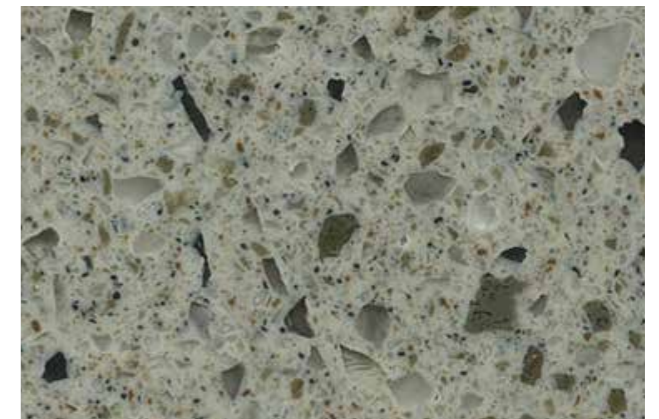

STONEHOLIC