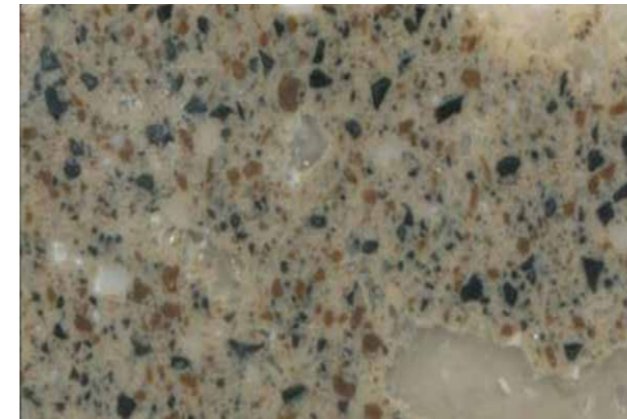

## BELLASSIMO

SLATE GREY

SEDIMENTARY

SILKWOOD

FLAXEN

[Return to main selection page](#)

**Please Note:** This guide is provided as an indicative resource only, representing the colours available in each product group. The representation of Solid Surface colours digitally, or in print, may not provide 100% accuracy in relation to the colour or finish against physical material samples. BSF Solid Surfaces Ltd. bear no responsibility as to the level of colour accuracy in this digital guide. The contents and colours in this guide are subject to change as per the material supplier's availability.

**NATIVO**

**VIENTO**

**AVENA**

**GRANO**

**BLANDO**

[Return to main selection page](#)

**Please Note:** This guide is provided as an indicative resource only, representing the colours available in each product group. The representation of Solid Surface colours digitally, or in print, may not provide 100% accuracy in relation to the colour or finish against physical material samples. BSF Solid Surfaces Ltd. bear no responsibility as to the level of colour accuracy in this digital guide. The contents and colours in this guide are subject to change as per the material supplier's availability.