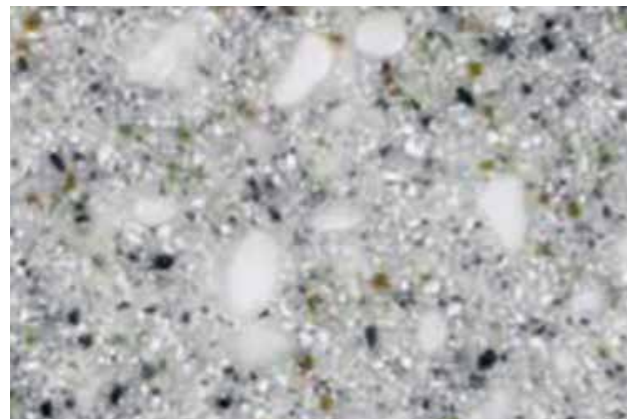

### TRIO

H-IVORY

CHESTNUT \*

H-BLANCHE

H-CLOUDY

H-GRAVEL

[Return to main selection page](#)

**Please Note:** This guide is provided as an indicative resource only, representing the colours available in each product group. The representation of Solid Surface colours digitally, or in print, may not provide 100% accuracy in relation to the colour or finish against physical material samples. BSF Solid Surfaces Ltd. bear no responsibility as to the level of colour accuracy in this digital guide. The contents and colours in this guide are subject to change as per the material supplier's availability.