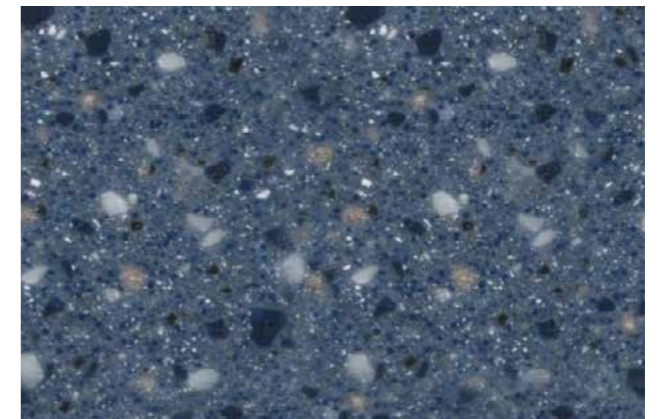

H-INDIGO BLUE

[Return to main selection page](#)

[Return to main selection page](#)