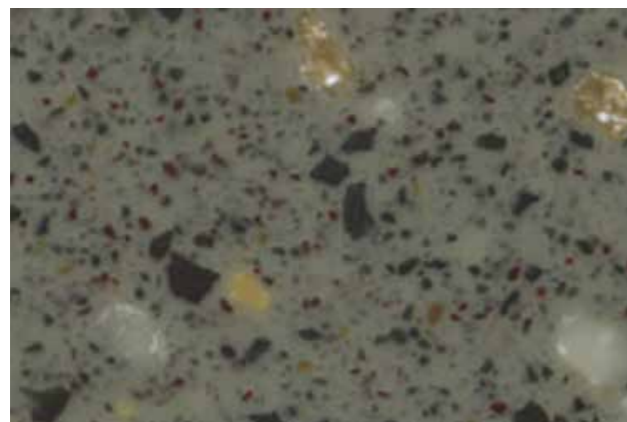

### TRIO

H-IVORY

CHESTNUT \*

H-BLANCHE

H-CLOUDY

H-GRAVEL

[Return to main selection page](#)

**Please Note:** This guide is provided as an indicative resource only, representing the colours available in each product group. The representation of Solid Surface colours digitally, or in print, may not provide 100% accuracy in relation to the colour or finish against physical material samples. BSF Solid Surfaces Ltd. bear no responsibility as to the level of colour accuracy in this digital guide. The contents and colours in this guide are subject to change as per the material supplier's availability.

### PEARL

NIGHT GLEAM \*

BROWN EYES

SOLARIS

[Return to main selection page](#)

**Please Note:** This guide is provided as an indicative resource only, representing the colours available in each product group. The representation of Solid Surface colours digitally, or in print, may not provide 100% accuracy in relation to the colour or finish against physical material samples. BSF Solid Surfaces Ltd. bear no responsibility as to the level of colour accuracy in this digital guide. The contents and colours in this guide are subject to change as per the material supplier's availability.