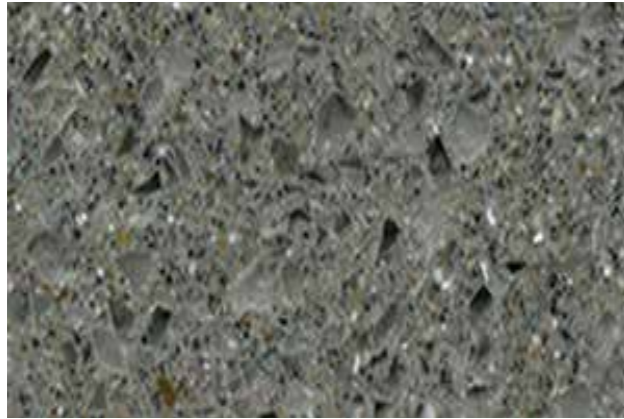

GALLERIA

POSEIDON